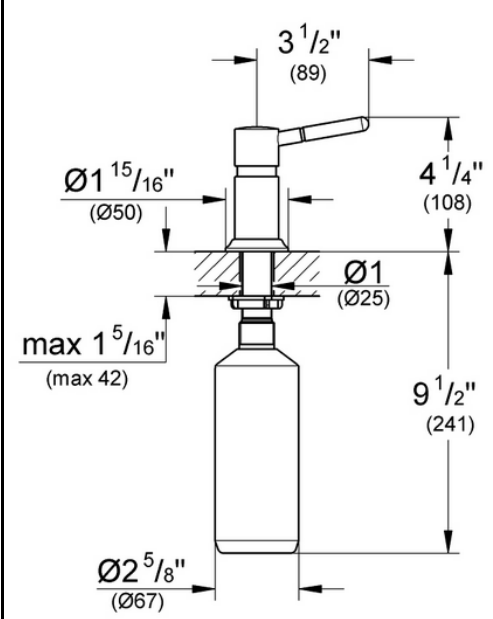

PROJECT		REF		REV	ITEM CODE	
LOCATION		DATE			PAGE	

SANITARY WARE SPECIFICATION SHEET

Item Descriptions	Grohe (Germany) Stainless steel liquid soap dispenser; Capacity : 15oz	Illustration/ Drawing
Dimensions	Spout Height: 89mm	
Model	28751SD1	
Material	Stainless Steel	
Manufacturer	Grohe (Germany)	
Source	Acme Sanitary Ware Co. Ltd Mr. Eric Wong/ Mr. Don Yuen	
Contact Tel/Fax	(852) 2388-7171 / (852) 2710-8012	
E-mail	acme@acmesanitary.com.hk	
Website	www.acmesanitary.com.hk	

Product Description
The Grohe In Sink Soap or Lotion Dispenser compliments the entire line of Grohe faucets.

- One Piece Cartridge Pump Unit
- Capacity 15 oz.

GROHE StarLight® surface composition

GROHE surface hardness

GROHE scratch resistance

28751001 28751SD1

Note:

* All information of the above is for reference only. No prior notice is made if any changes.